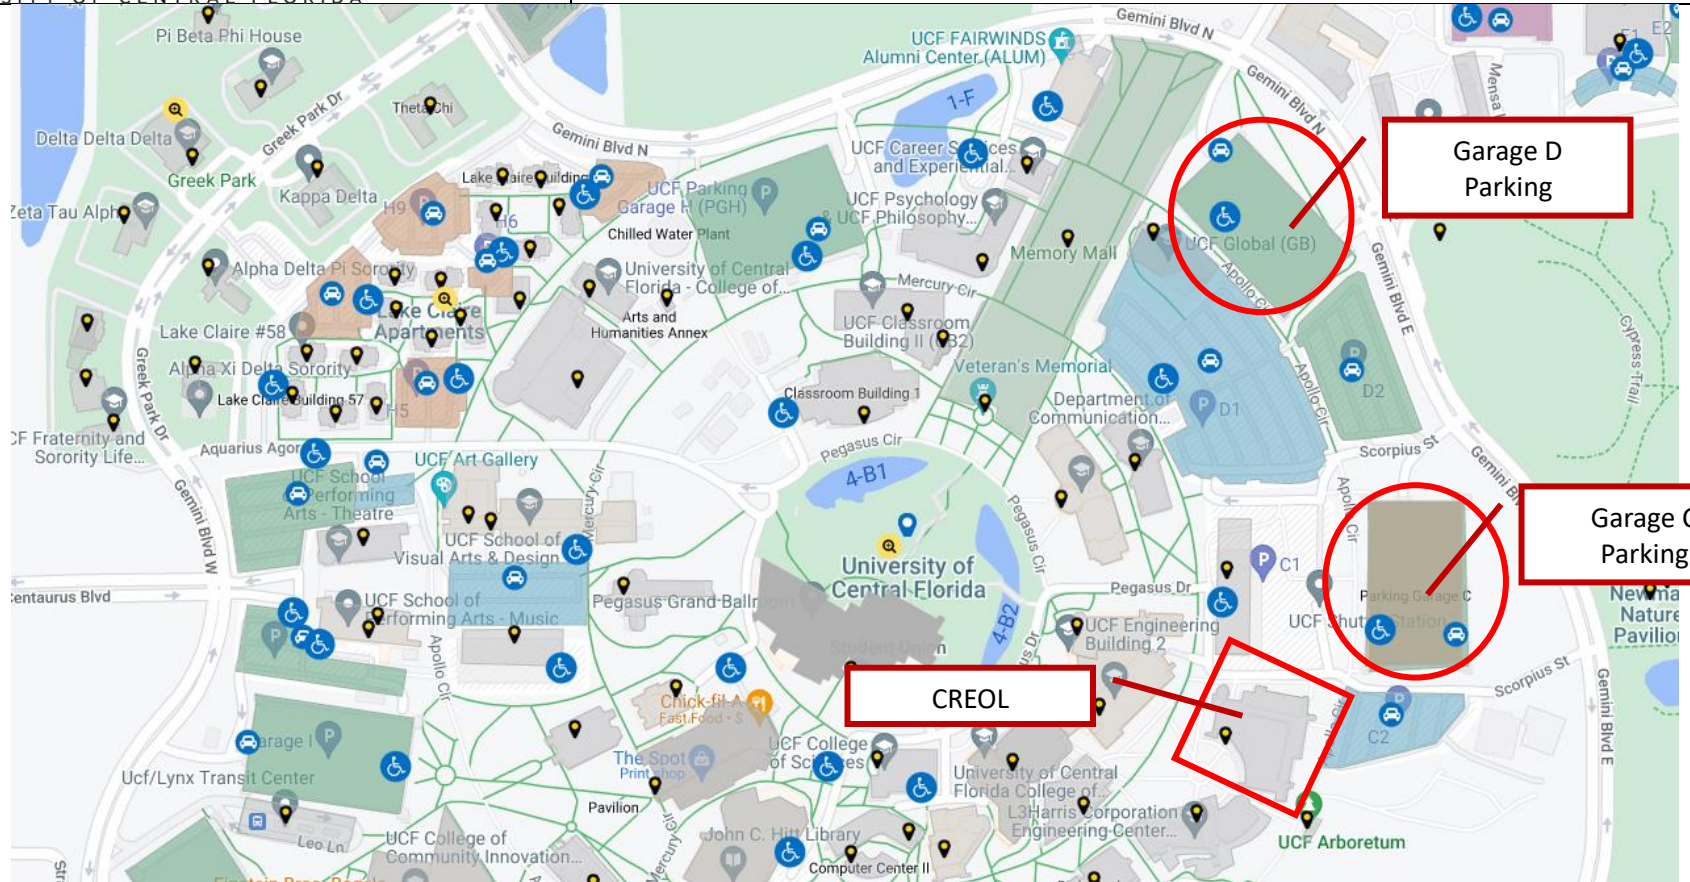

If you are driving on own, see directions below for CREOL and Valencia addresses and parking instructions.

Hilton Cocoa Beach Oceanfront
1550 N Atlantic Ave, Cocoa Beach, FL
32931

Lat/Lon: 28°20'20.1" N,
80°36'27.6" W

Valencia College
1800 South Kirkman Road
Orlando, FL 32811

Lat/Lon: 28°31'27.3" N,
81°27'47.8" W

<https://goo.gl/maps/5XCd4Ha8EhCR74fK6>

CREOL, The College of Optics and Photonics

PARKING MAP for CREOL ETOP TOUR 2023

UNIVERSITY OF CENTRAL FLORIDA

CREOL INDUSTRIAL AFFILIATES SYMPOSIUM

CREOL ADDRESS:

4304 Scorpius Street
Orlando, FL 32816

**PARKING IN GARAGE C – first choice
or Garage D – Second choice**

For those driving: You will receive a code for complimentary parking.

Notes

- Garage C is located off Gemini Blvd.
- CREOL can be seen from the southwest corner of the garage. Entrance is on the side opposite the garage.
- DO NOT PARK IN ANY 24 HOUR RESERVED SPACES. You will be ticketed and/or towed.
- Time from Hilton: 45-55 minutes
- Time from Orlando International: 20-25 minutes